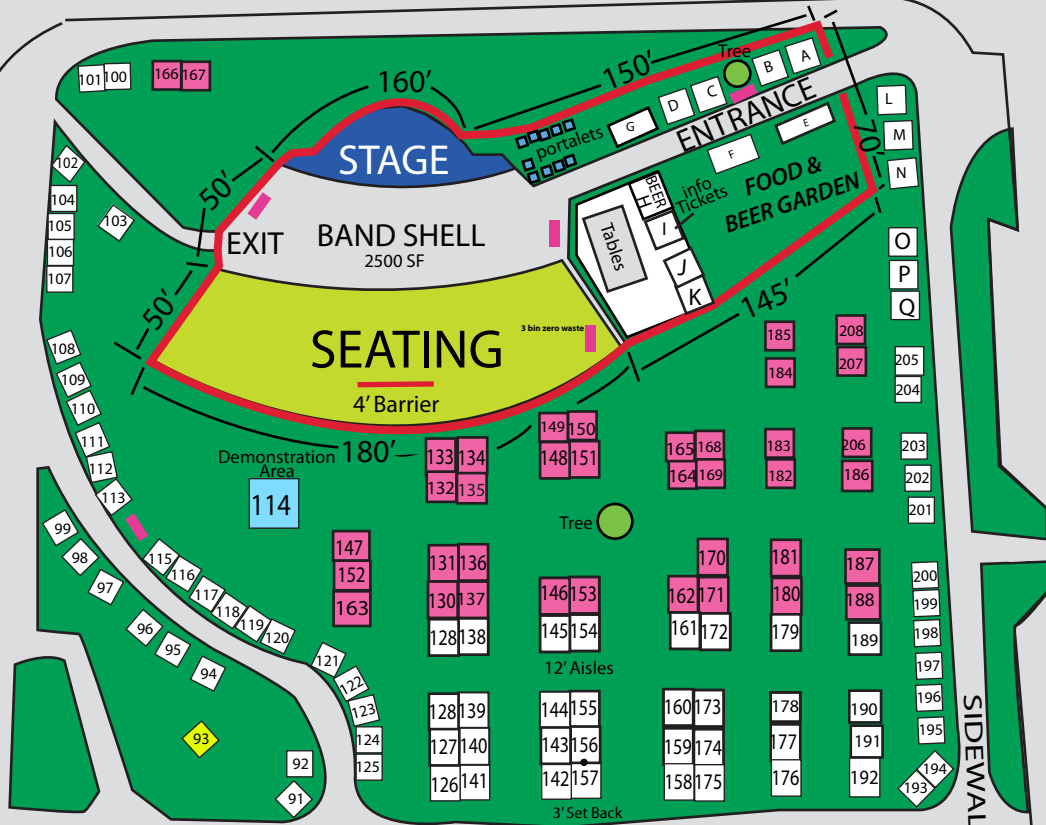

CANYON

BROADWAY

13th STREET FARMERS MARKET SAT.

- \$400 NORTH SIDE PRIME
- \$300 NORTH SIDE STANDARD
- \$300 SOUTH SIDE PRIME
- \$200 SOUTH SIDE STANDARD
- ALL CORNERS \$50 EXTRA**